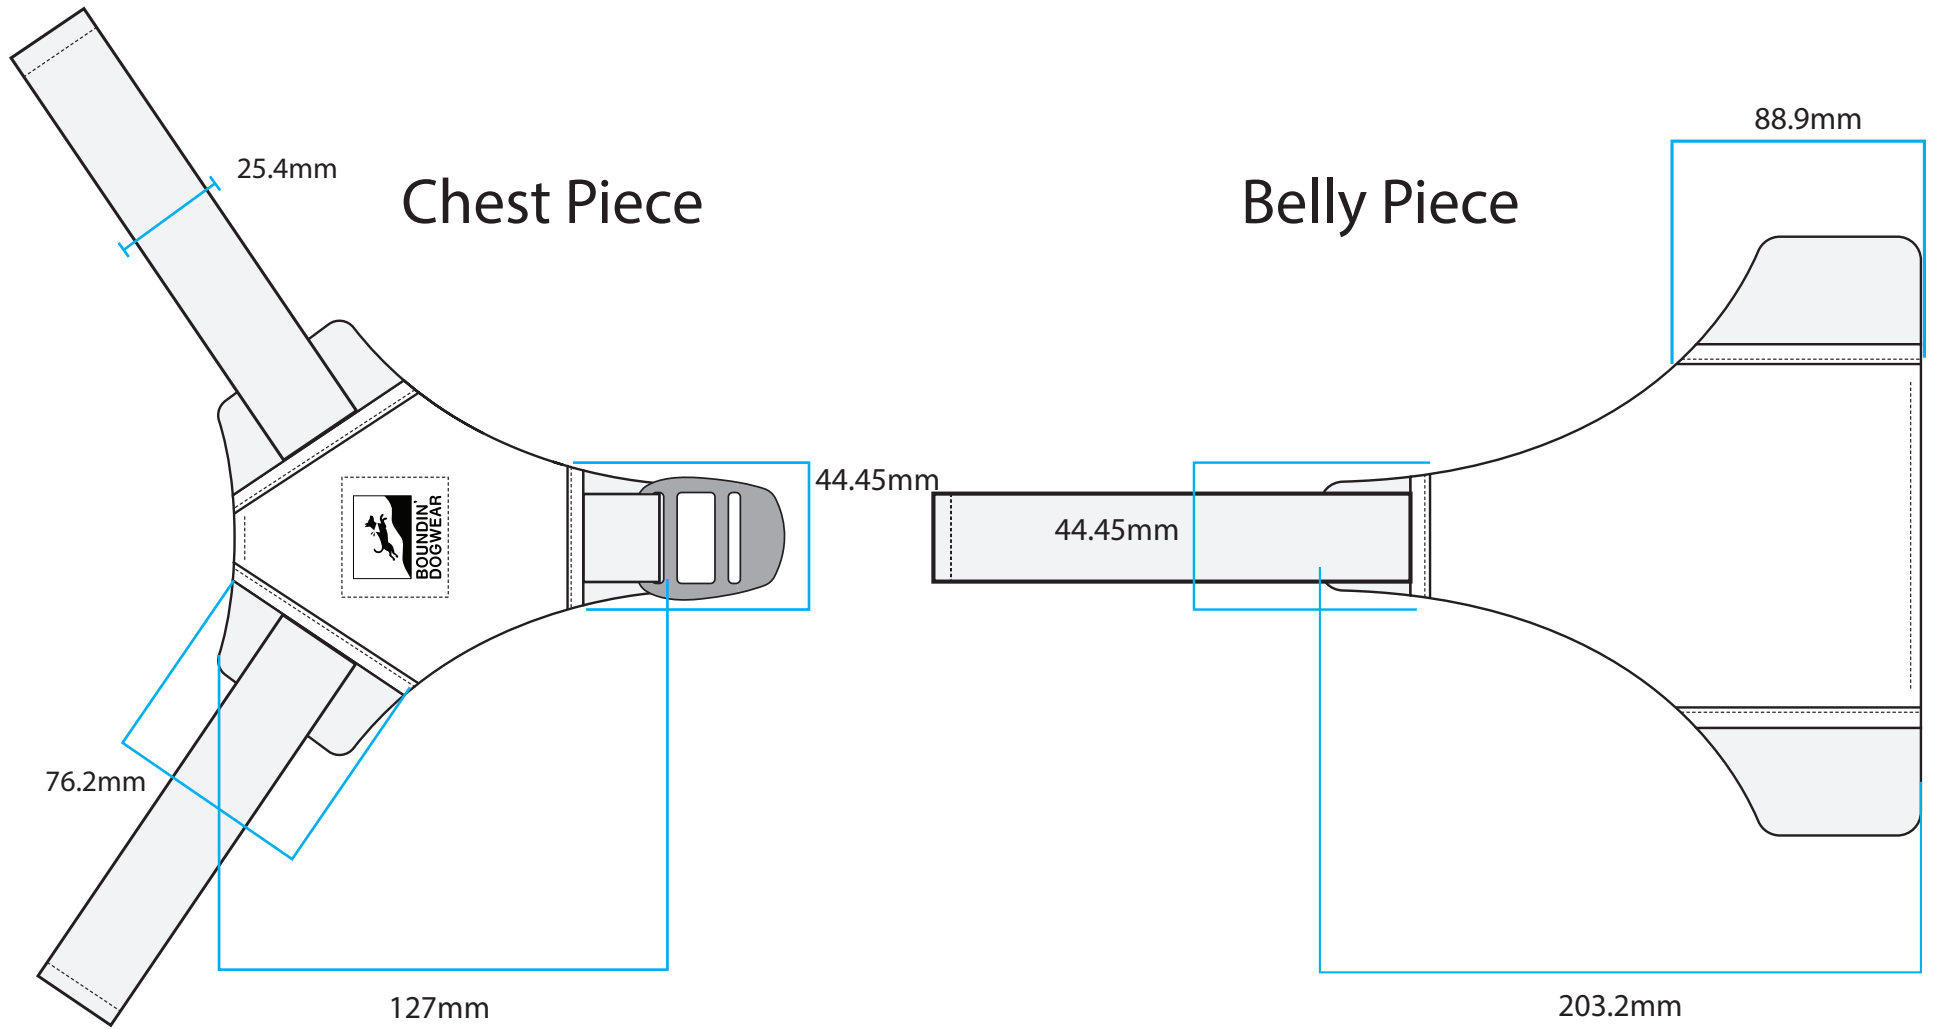

DESCRIPTION: Modular Technical Canyoneering Dog Harness

DIMENSIONS

*Not 1:1 scale

PRODUCT #/NAME: 001 Shadow Dog Harness

DATE: 04/16/26

DESIGNER/DEVELOPER: Stella Snyder

DESCRIPTION: Modular Technical Canyoneering Dog Harness

DIMENSIONS

*Not 1:1 scale

PRODUCT #/NAME: 001 Shadow Dog Harness

DATE: 04/16/26

DESIGNER/DEVELOPER: Stella Snyder

DESCRIPTION: Modular Technical Canyoneering Dog Harness

DIMENSIONS

*Not 1:1 scale