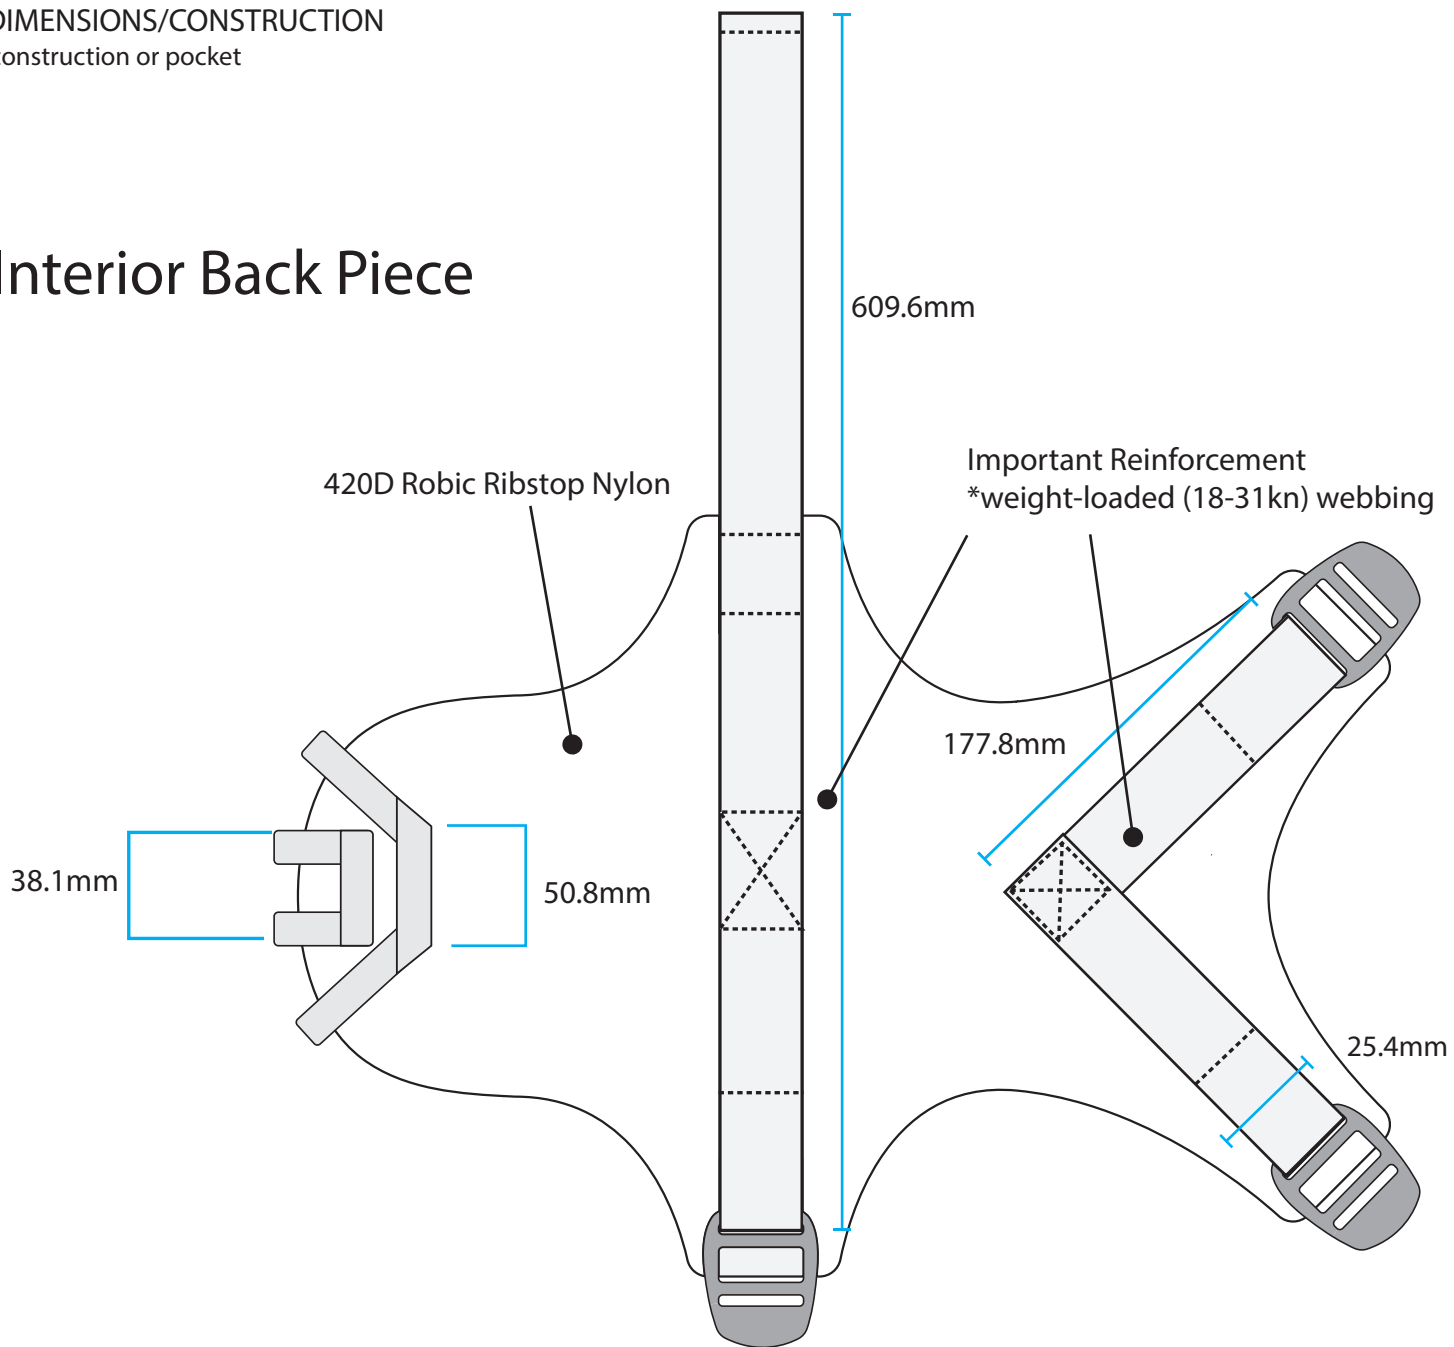

INTERIOR DIMENSIONS/CONSTRUCTION

Any special construction or pocket dimensions

Interior Back Piece

PRODUCT #/NAME: 001 Shadow Dog Harness

DATE: 04/16/26

DESIGNER/DEVELOPER: Stella Snyder

DESCRIPTION: Modular Technical Canyoneering Dog Harness