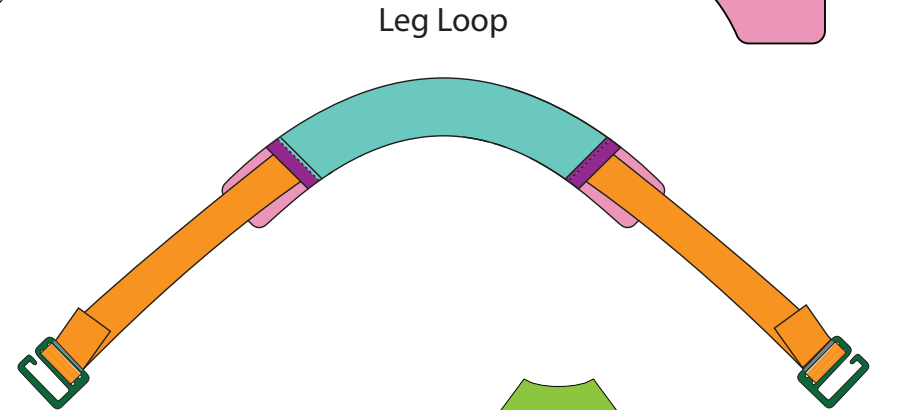

FABRIC/MATERIALS- HARNESS EXTERIOR

Exterior fabric, materials, and hardware mapping

BLOCKING	FABRIC
[Teal]	Challenge Sailcloth UltraGrid
[Pink]	420D Robic Ripstop Nylon
[Green]	Active Dry Wicking Jersey Mesh

BLOCKING	HARDWARE
[Light Blue]	Aluminum Ladder Lock Buckle
[Red]	Aluminum D Ring
[Dark Green]	Aluminum G Hook

BLOCKING	TRIM
[Purple]	1in. Tubular Webbing
[Orange]	5/8in. Nylon Webbing
[Purple]	Reflective Bias Tape

PRODUCT #/NAME: 001 Shadow Dog Harness

DATE: 04/16/26

DESIGNER/DEVELOPER: Stella Snyder

DESCRIPTION: Modular Technical Canyoneering Dog Harness