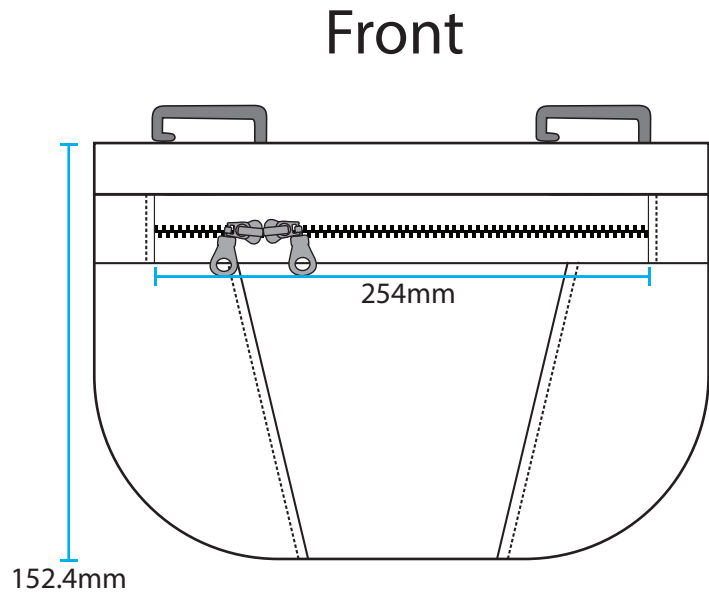

DIMENSIONS

*Not 1:1 scale

Saddle Bag

PRODUCT #/NAME: 001 Shadow Dog Harness

DATE: 04/16/26

DESIGNER/DEVELOPER: Stella Snyder

DESCRIPTION: Modular Technical Canyoneering Dog Harness