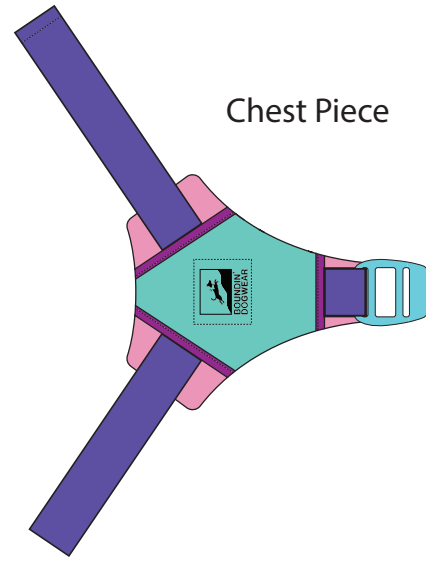

INTERIOR DIMENSIONS/CONSTRUCTION

Any special construction or pocket dimensions

Interior Back Piece

PRODUCT #/NAME: 001 Shadow Dog Harness

DATE: 04/16/26

DESIGNER/DEVELOPER: Stella Snyder

DESCRIPTION: Modular Technical Canyoneering Dog Harness

FABRIC/MATERIALS- HARNESS EXTERIOR

Exterior fabric, materials, and hardware mapping

BLOCKING	FABRIC
[Teal]	Challenge Sailcloth UltraGrid
[Pink]	420D Robic Ripstop Nylon
[Green]	Active Dry Wicking Jersey Mesh