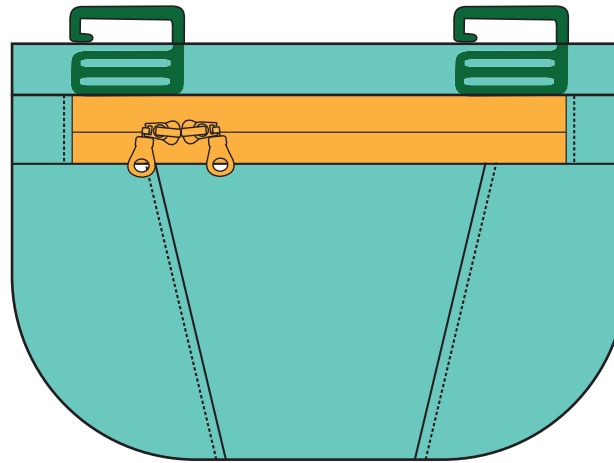

Belly Piece

PRODUCT #/NAME: 001 Shadow Dog Harness

DATE: 04/16/26

DESIGNER/DEVELOPER: Stella Snyder

DESCRIPTION: Modular Technical Canyoneering Dog Harness

FABRIC/MATERIALS- SADDLE BAGS EXTERIOR

Exterior fabric, materials, and hardware mapping