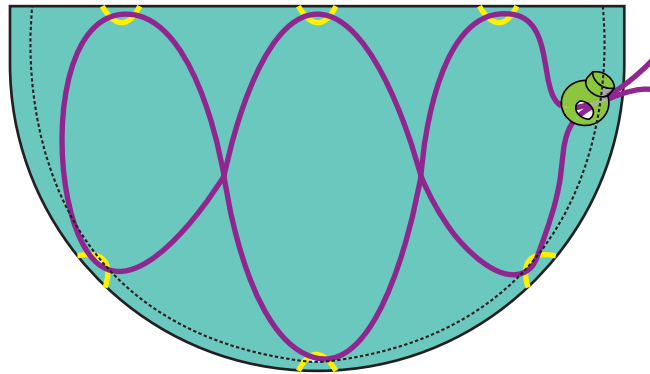

Belly Piece

PRODUCT #/NAME: 001 Shadow Dog Harness

DATE: 04/16/26

DESIGNER/DEVELOPER: Stella Snyder

DESCRIPTION: Modular Technical Canyoneering Dog Harness

FABRIC/MATERIALS- SADDLE BAGS EXTERIOR

Exterior fabric, materials, and hardware mapping