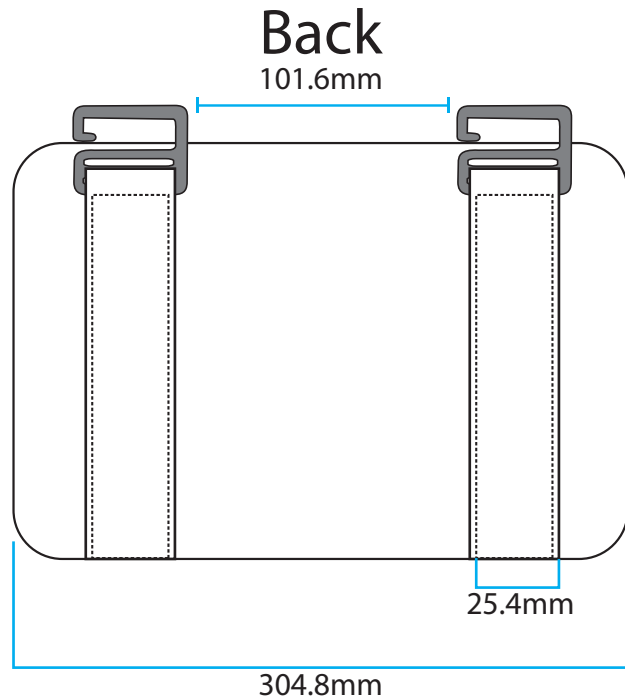

DIMENSIONS

*Not 1:1 scale

Saddle Bag

PRODUCT #/NAME: 001 Shadow Dog Harness

DATE: 04/16/26

DESIGNER/DEVELOPER: Stella Snyder

DESCRIPTION: Modular Technical Canyoneering Dog Harness