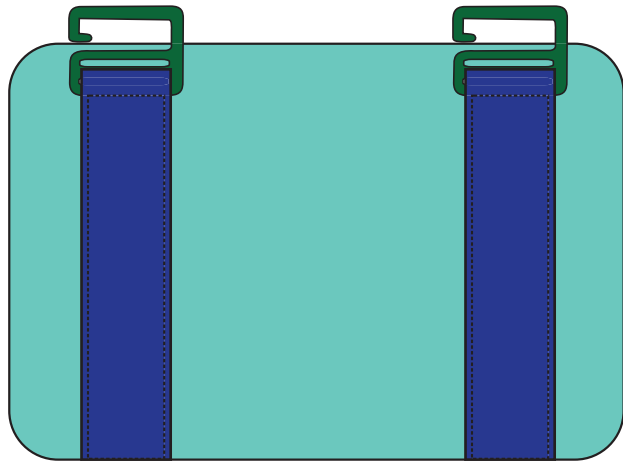

Belly Piece

PRODUCT #/NAME: 001 Shadow Dog Harness

DATE: 04/16/26

DESIGNER/DEVELOPER: Stella Snyder

DESCRIPTION: Modular Technical Canyoneering Dog Harness

FABRIC/MATERIALS- SADDLE BAGS EXTERIOR

Exterior fabric, materials, and hardware mapping