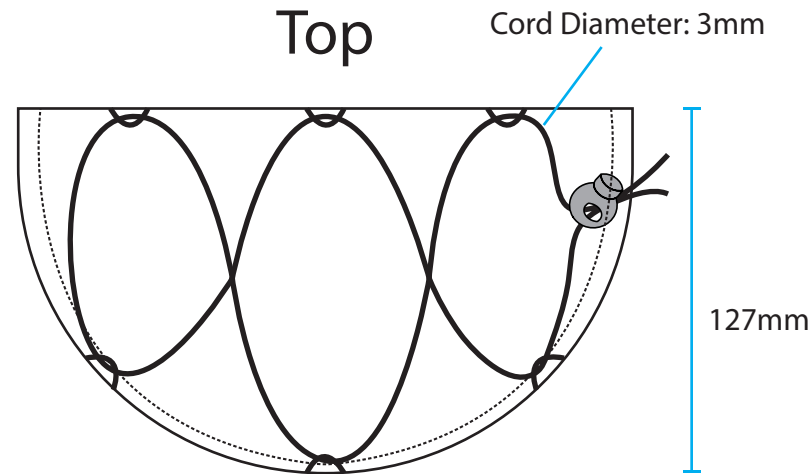

DIMENSIONS

*Not 1:1 scale

Saddle Bag

PRODUCT #/NAME: 001 Shadow Dog Harness

DATE: 04/16/26

DESIGNER/DEVELOPER: Stella Snyder

DESCRIPTION: Modular Technical Canyoneering Dog Harness