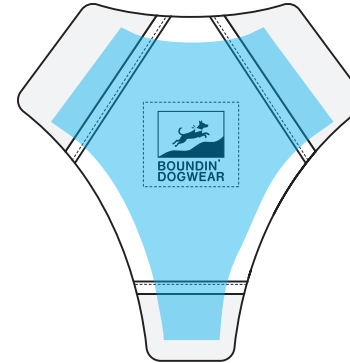

PRODUCT #/NAME: 001 Shadow Dog Harness

DATE: 04/16/26

DESIGNER/DEVELOPER: Stella Snyder

DESCRIPTION: Modular Technical Canyoneering Dog Harness

FOAM STACKUP/INSULATION DETAILS

Foam specs for the whole bag

Chest Piece

Belly Piece

PRODUCT #/NAME: 001 Shadow Dog Harness

DATE: 04/16/26

DESIGNER/DEVELOPER: Stella Snyder

DESCRIPTION: Modular Technical Canyoneering Dog Harness

FABRIC/MATERIALS- SADDLE BAGS EXTERIOR

Exterior fabric, materials, and hardware mapping