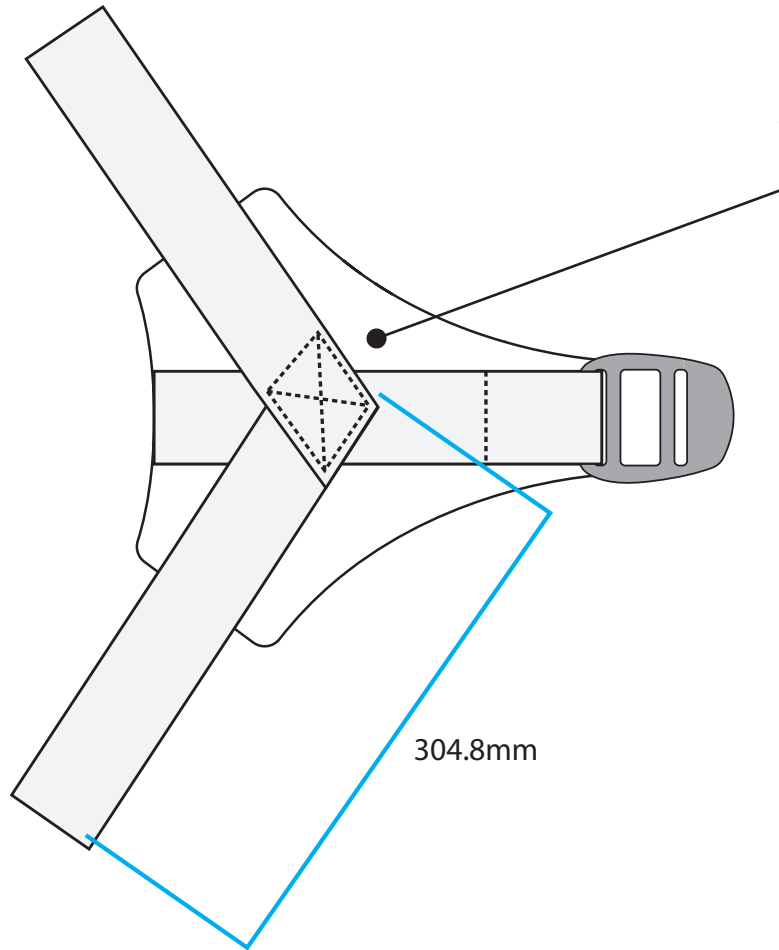

INTERIOR DIMENSIONS/CONSTRUCTION

Any special construction or pocket dimensions

Interior Chest Piece