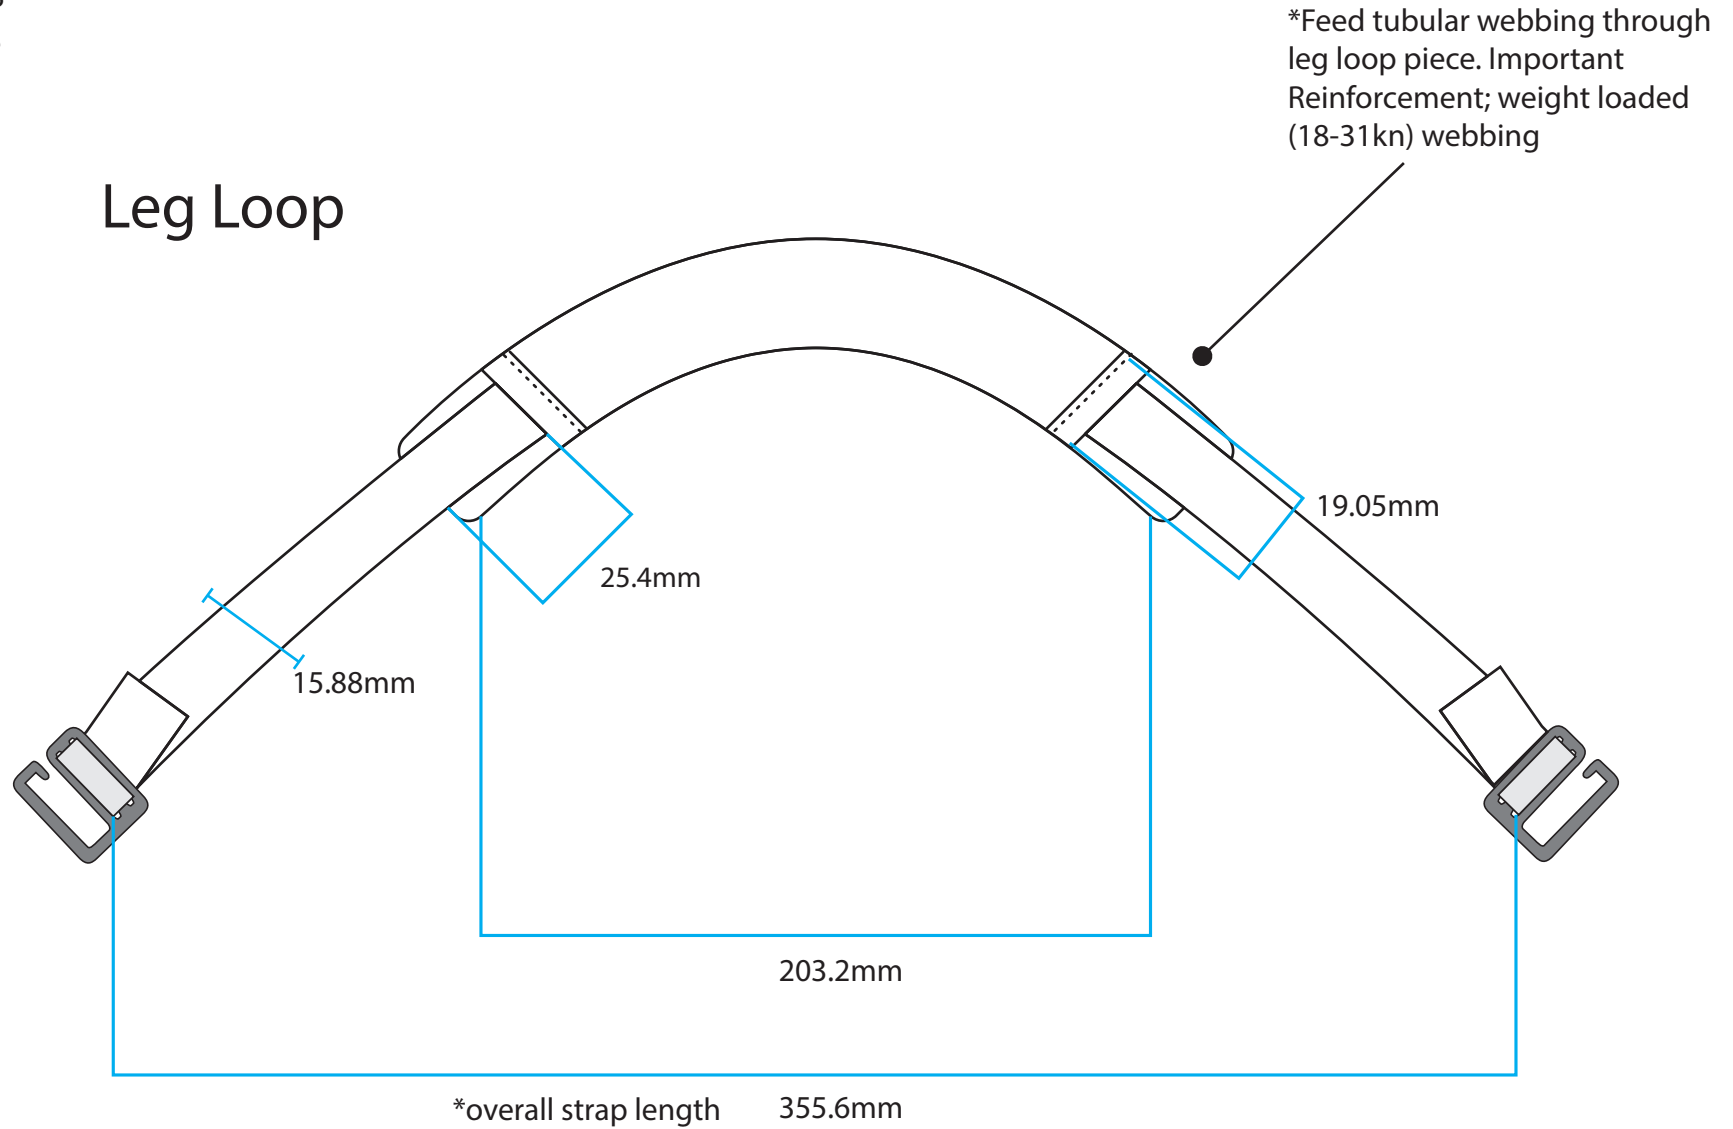

DIMENSIONS

*Not 1:1 scale

PRODUCT #/NAME: 001 Shadow Dog Harness

DATE: 04/16/26

DESIGNER/DEVELOPER: Stella Snyder

DESCRIPTION: Modular Technical Canyoneering Dog Harness

DIMENSIONS

*Not 1:1 scale