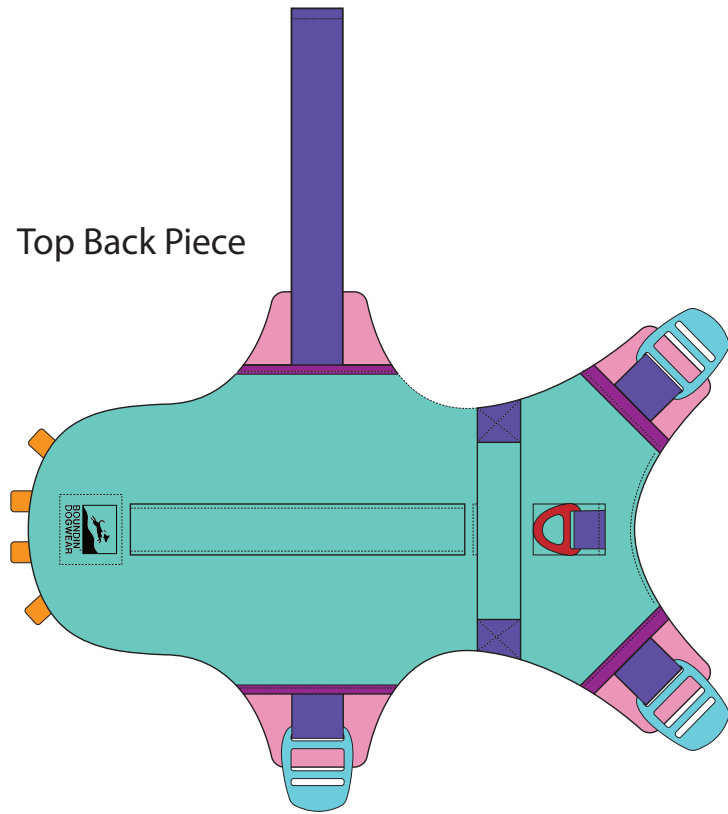

FABRIC/MATERIALS- HARNESS EXTERIOR

Exterior fabric, materials, and hardware mapping

BLOCKING	FABRIC
[Teal]	Challenge Sailcloth UltraGrid
[Pink]	420D Robic Ripstop Nylon
[Green]	Active Dry Wicking Jersey Mesh

BLOCKING	HARDWARE
[Light Blue]	Aluminum Ladder Lock Buckle
[Red]	Aluminum D Ring
[Dark Green]	Aluminum G Hook

BLOCKING	TRIM
[Purple]	1in. Tubular Webbing
[Orange]	5/8in. Nylon Webbing
[Purple]	Reflective Bias Tape

PRODUCT #/NAME: 001 Shadow Dog Harness

DATE: 04/16/26

DESIGNER/DEVELOPER: Stella Snyder

DESCRIPTION: Modular Technical Canyoneering Dog Harness