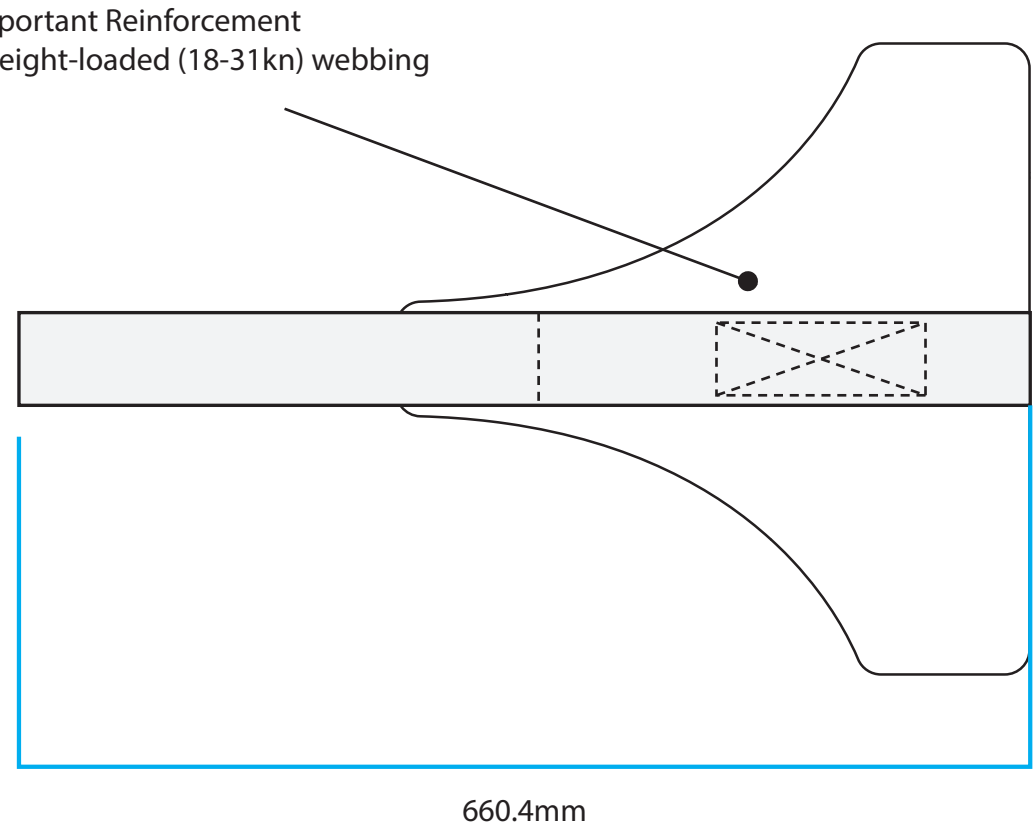

Interior Belly Piece

PRODUCT #/NAME: 001 Shadow Dog Harness

DATE: 04/16/26

DESIGNER/DEVELOPER: Stella Snyder

DESCRIPTION: Modular Technical Canyoneering Dog Harness