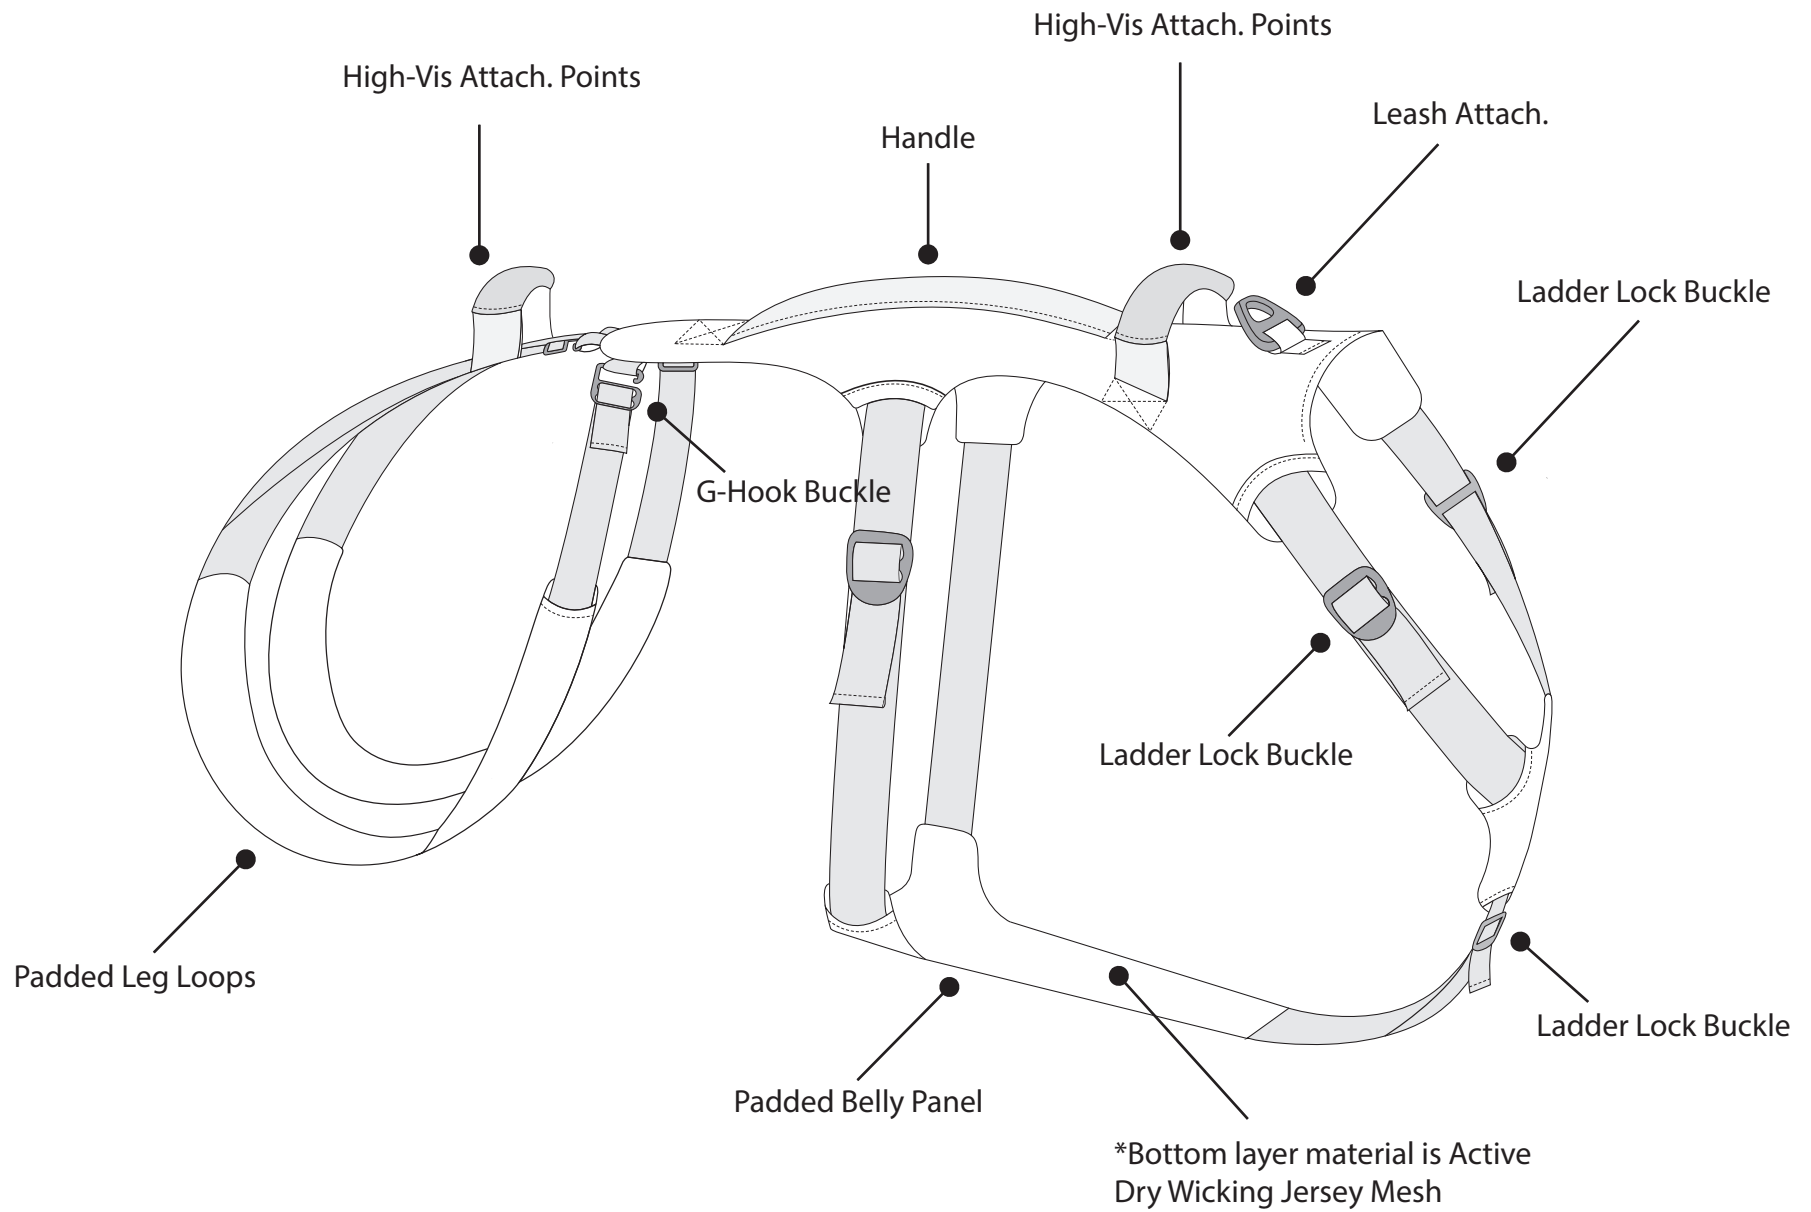

DESIGNER/DEVELOPER: Stella Snyder

DESCRIPTION: Modular Technical Canyoneering Dog Harness

**BOUNDIN'
DOGWEAR**

OVERVIEW

PRODUCT #/NAME: 001 Shadow Dog Harness

DATE: 04/16/26

DESIGNER/DEVELOPER: Stella Snyder

DESCRIPTION: Modular Technical Canyoneering Dog Harness

DIMENSIONS

*Not 1:1 scale

PRODUCT #/NAME: 001 Shadow Dog Harness

DATE: 04/16/26

DESIGNER/DEVELOPER: Stella Snyder

DESCRIPTION: Modular Technical Canyoneering Dog Harness