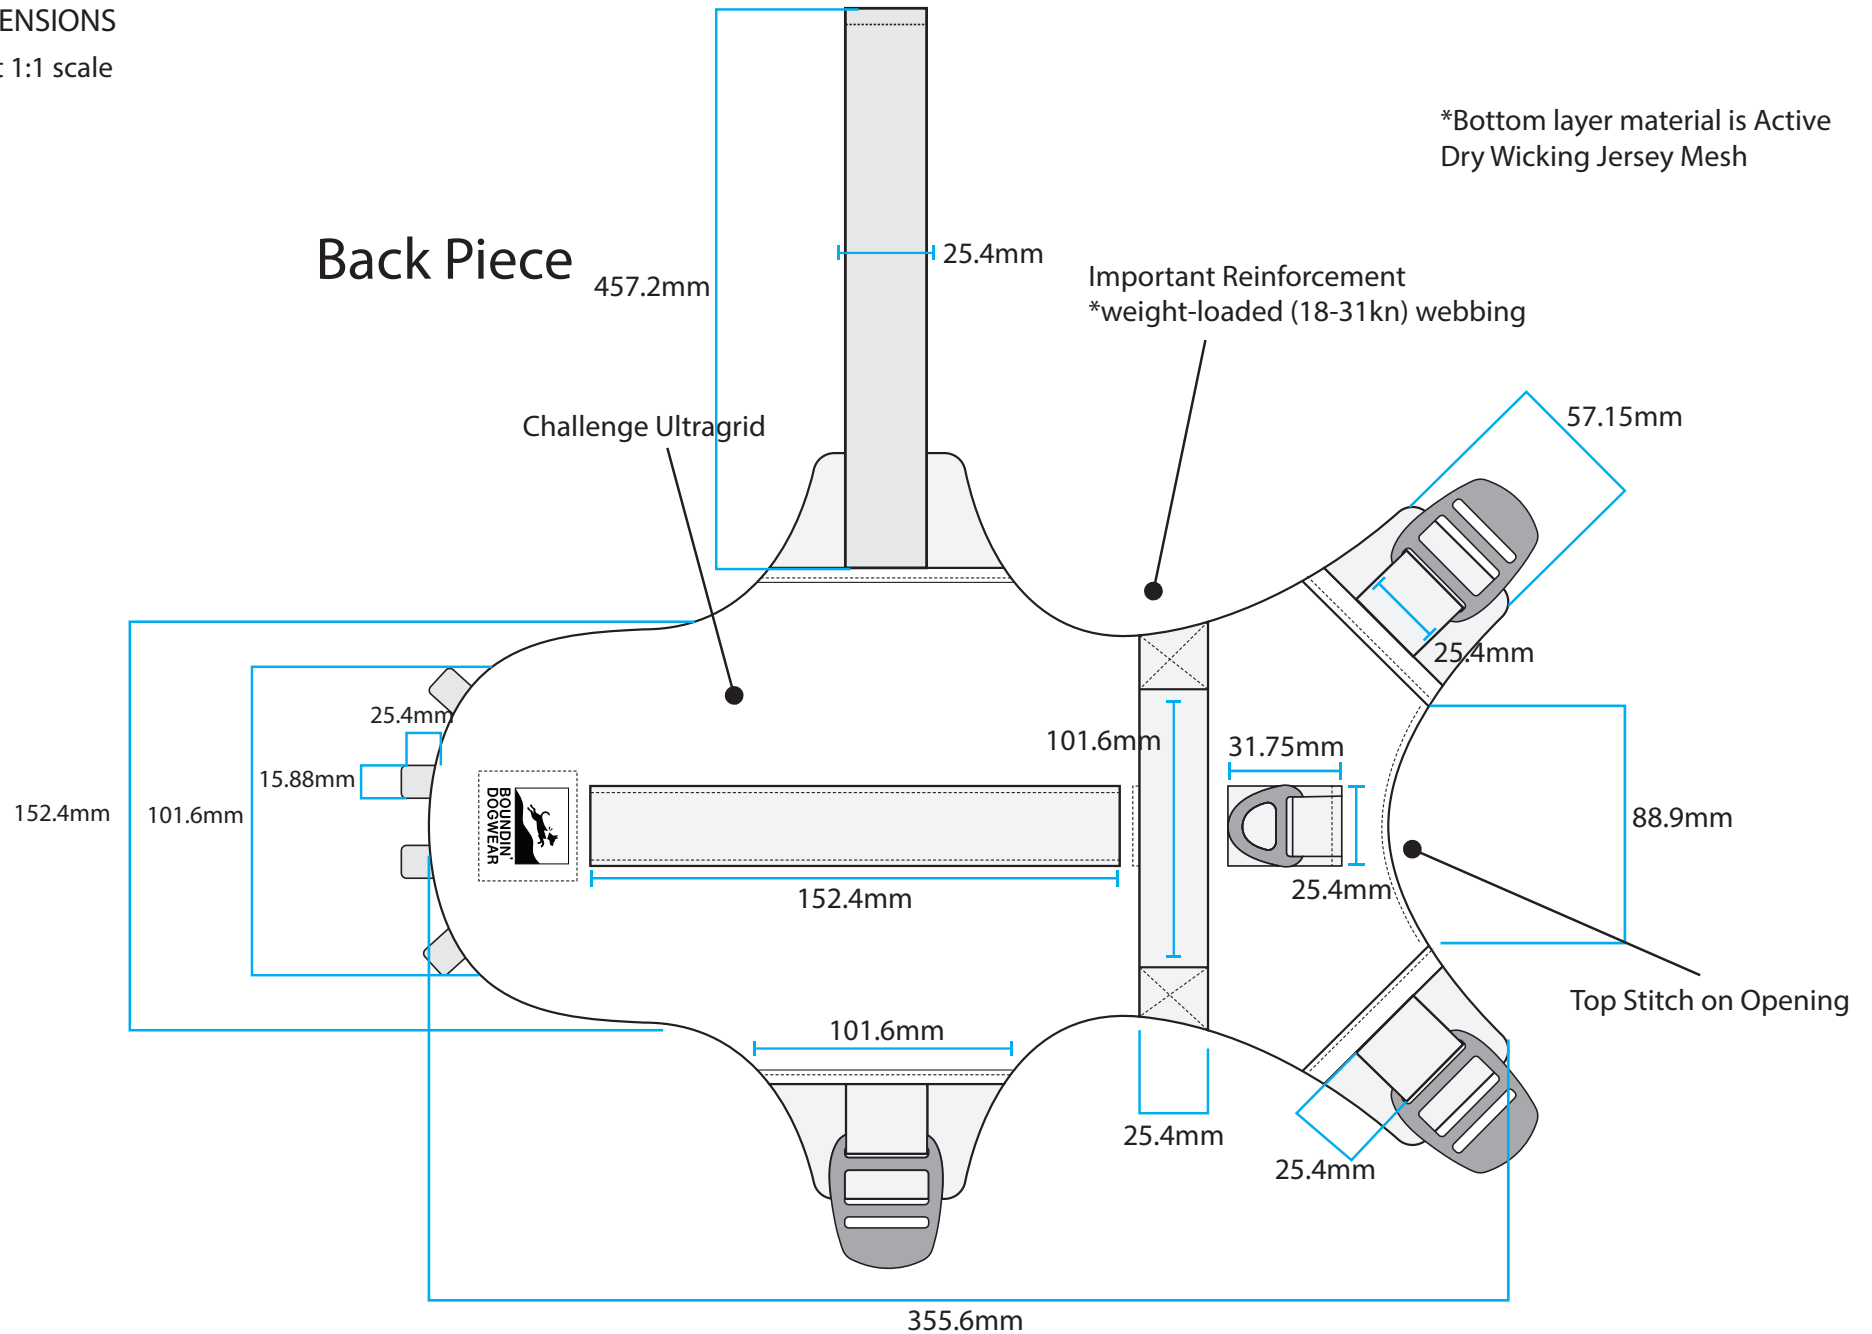

DESCRIPTION: Modular Technical Canyoneering Dog Harness

DIMENSIONS

*Not 1:1 scale

PRODUCT #/NAME: 001 Shadow Dog Harness

DATE: 04/16/26

DESIGNER/DEVELOPER: Stella Snyder

DESCRIPTION: Modular Technical Canyoneering Dog Harness