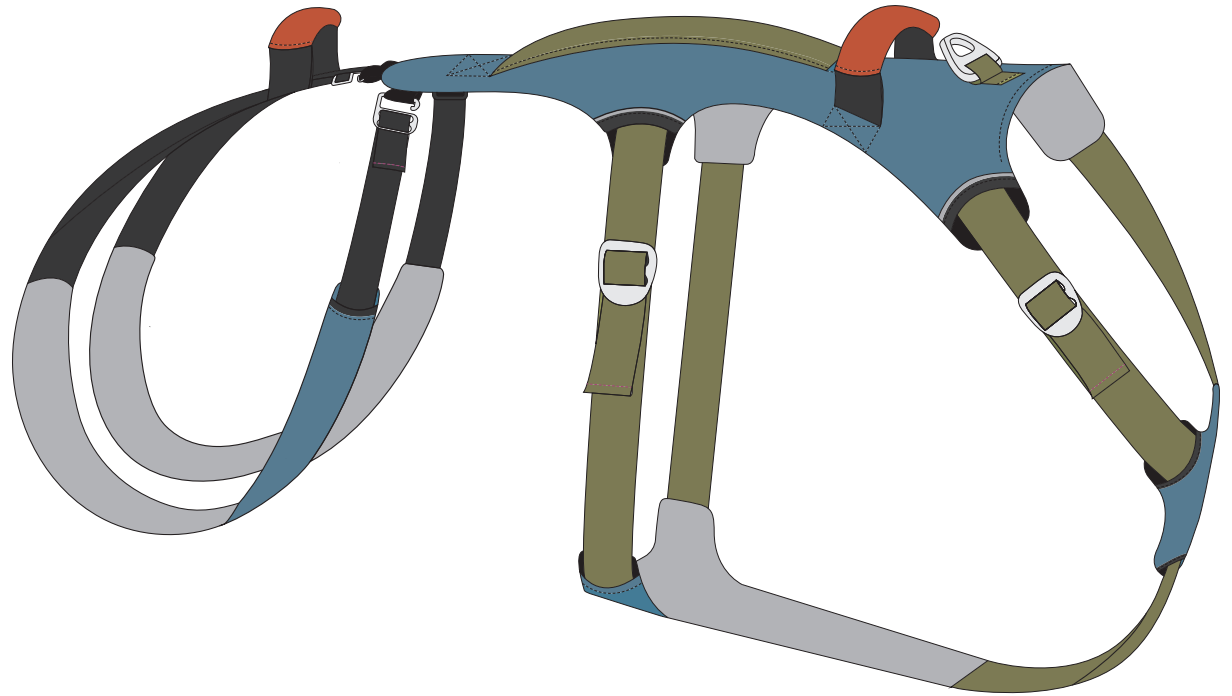

DESIGNER/DEVELOPER: Stella Snyder

DESCRIPTION: Modular Technical Canyoneering Dog Harness

**BOUNDIN'
DOGWEAR**

OVERVIEW

PRODUCT #/NAME: 001 Shadow Dog Harness

DATE: 04/16/26

DESIGNER/DEVELOPER: Stella Snyder

DESCRIPTION: Modular Technical Canyoneering Dog Harness

DIMENSIONS

*Not 1:1 scale

PRODUCT #/NAME: 001 Shadow Dog Harness

DATE: 04/16/26

DESIGNER/DEVELOPER: Stella Snyder

DESCRIPTION: Modular Technical Canyoneering Dog Harness

420D Robic ripstop nylon

Active Dry Wicking Jersey Mesh

Steel 5/8in G-Hook

Steel 1in Ladder Lock

Tubular webbing

Metal 1in G-Hook with Gate

SAMPLE COLORWAY- EXTERIOR

Exterior colorway and color placement