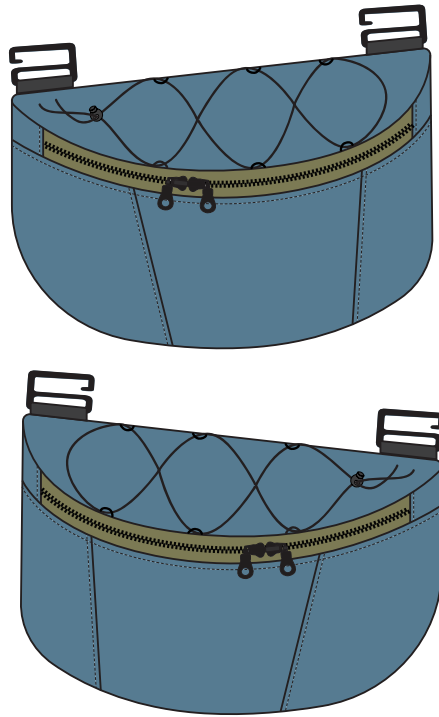

420D Robic ripstop nylon

Active Dry Wicking Jersey Mesh

Steel 5/8in G-Hook

Steel 1in Ladder Lock

Tubular webbing

Metal 1in G-Hook with Gate

SAMPLE COLORWAY- EXTERIOR

Exterior colorway and color placement