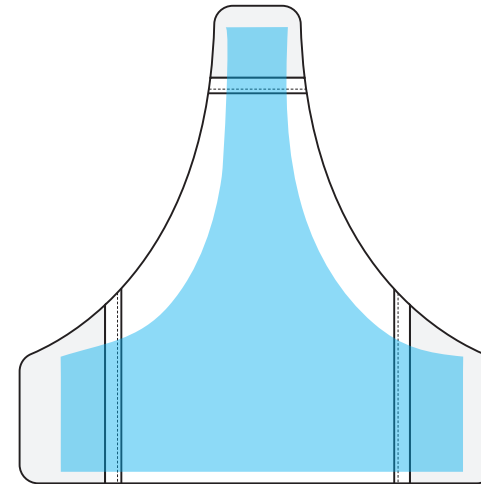

Chest Piece

Belly Piece

PRODUCT #/NAME: 001 Shadow Dog Harness

DATE: 04/16/26

DESIGNER/DEVELOPER: Stella Snyder

DESCRIPTION: Modular Technical Canyoneering Dog Harness