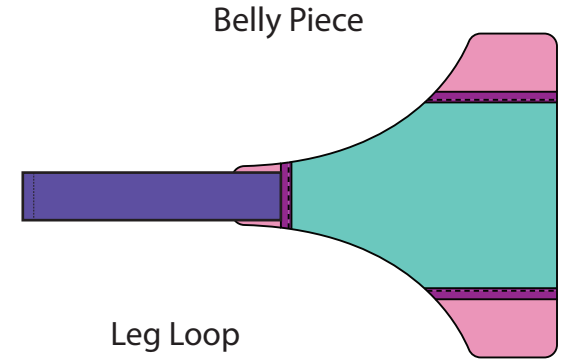

FABRIC/MATERIALS- HARNESS EXTERIOR

Exterior fabric, materials, and hardware mapping

BLOCKING	FABRIC
[Teal]	Challenge Sailcloth UltraGrid
[Pink]	420D Robic Ripstop Nylon
[Green]	Active Dry Wicking Jersey Mesh

BLOCKING	HARDWARE
[Light Blue]	Aluminum Ladder Lock Buckle
[Red]	Aluminum D Ring
[Dark Green]	Aluminum G Hook

BLOCKING	TRIM
[Purple]	1in. Tubular Webbing
[Orange]	5/8in. Nylon Webbing
[Purple]	Reflective Bias Tape

PRODUCT #/NAME: 001 Shadow Dog Harness

DATE: 04/16/26

DESIGNER/DEVELOPER: Stella Snyder

DESCRIPTION: Modular Technical Canyoneering Dog Harness