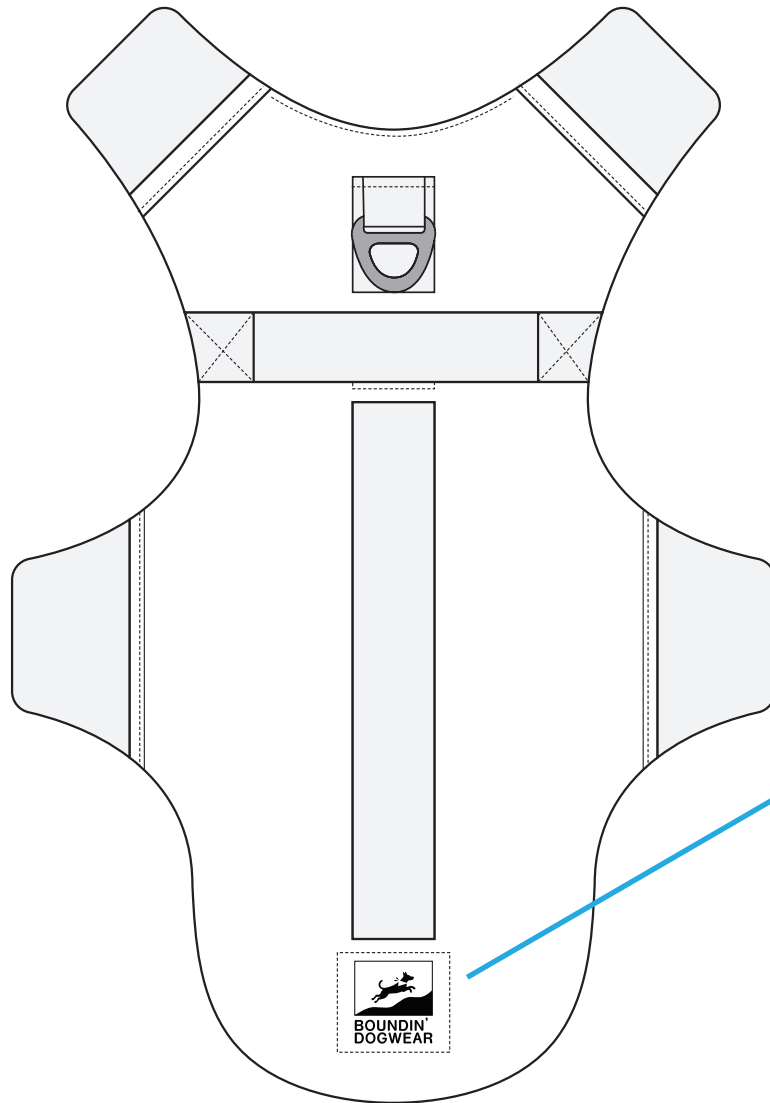

LOGOS- EXTERIOR

Exterior logo and application