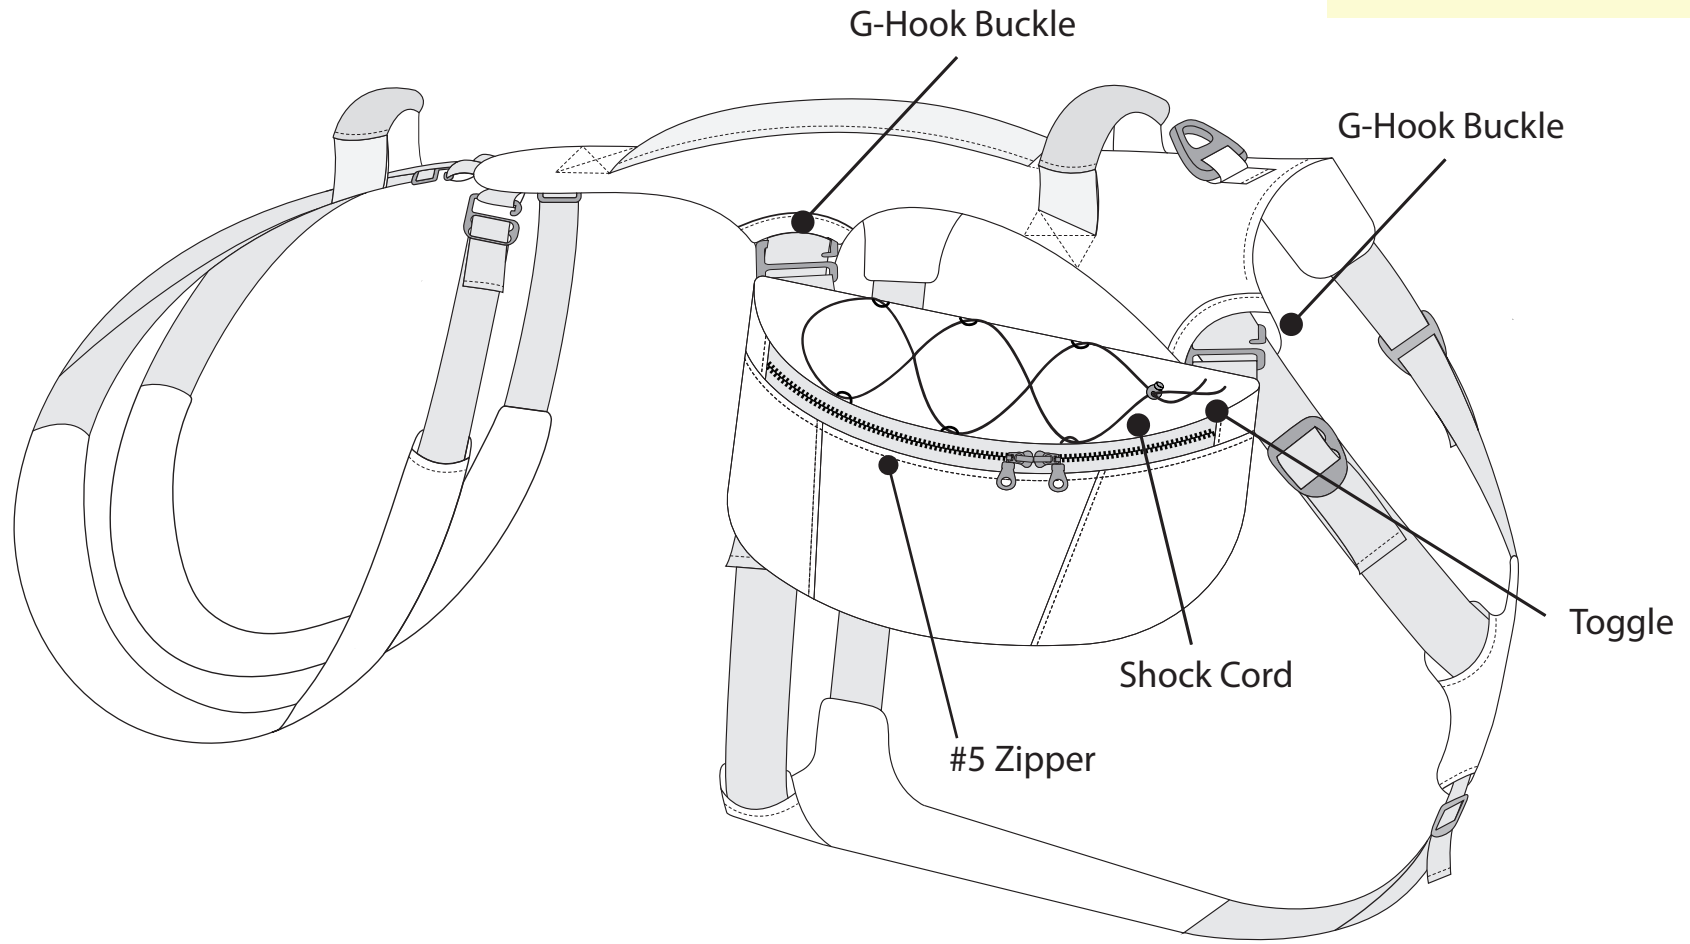

Saddle Bag

PRODUCT #/NAME: 001 Shadow Dog Harness

DATE: 04/16/26

DESIGNER/DEVELOPER: Stella Snyder

DESCRIPTION: Modular Technical Canyoneering Dog Harness

Harness with Saddle Bags

*2 Saddle Bags; 1 on Each Side of Harness