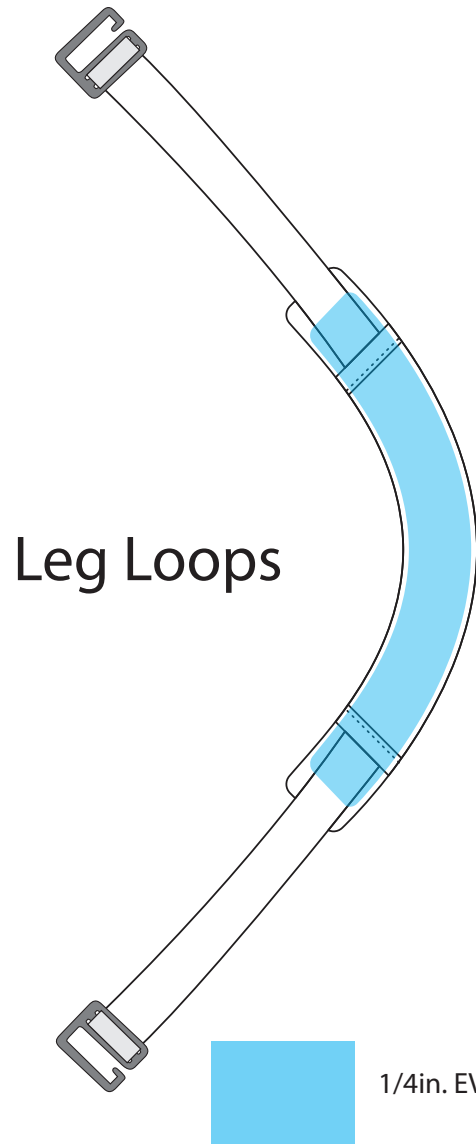

PRODUCT #/NAME: 001 Shadow Dog Harness

DATE: 04/16/26

DESIGNER/DEVELOPER: Stella Snyder

DESCRIPTION: Modular Technical Canyoneering Dog Harness

FOAM STACKUP/INSULATION DETAILS

Foam specs for the whole bag

Chest Piece