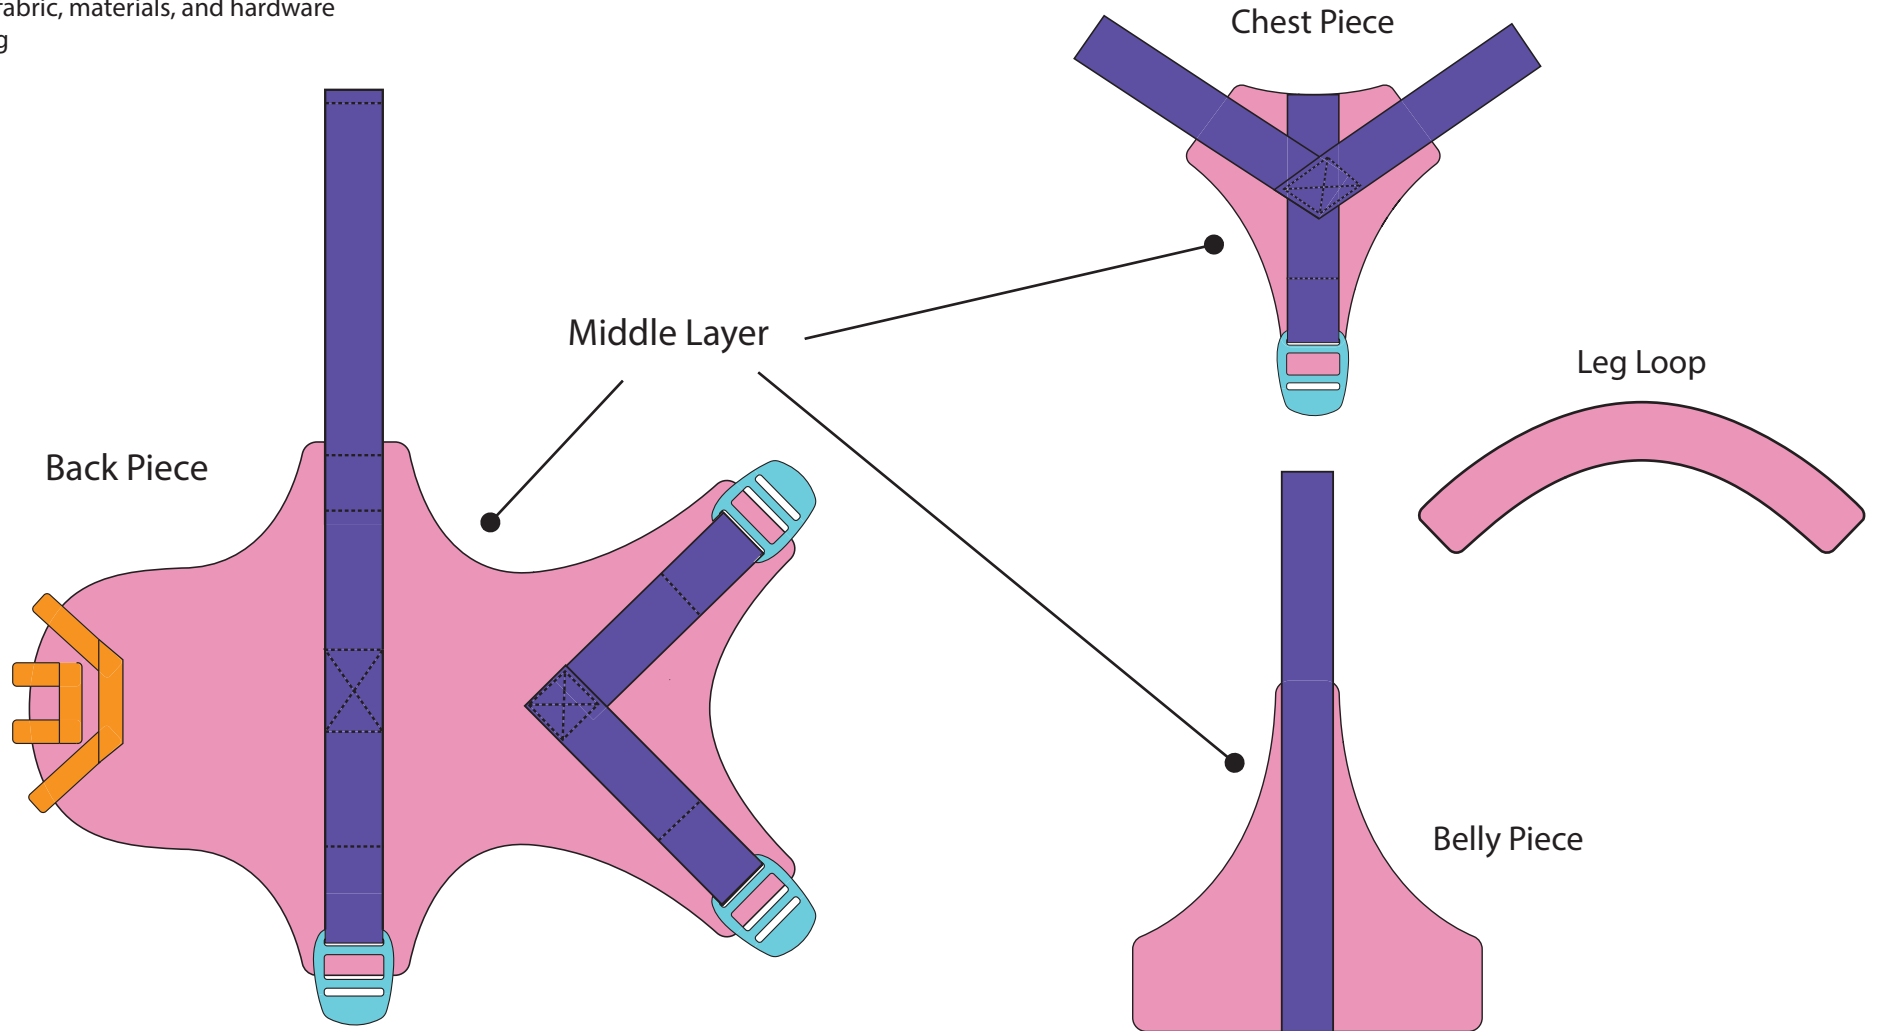

PRODUCT #/NAME: 001 Shadow Dog Harness

DATE: 04/16/26

DESIGNER/DEVELOPER: Stella Snyder

DESCRIPTION: Modular Technical Canyoneering Dog Harness

FABRIC/MATERIALS- HARNESS INTERIOR

Interior fabric, materials, and hardware mapping