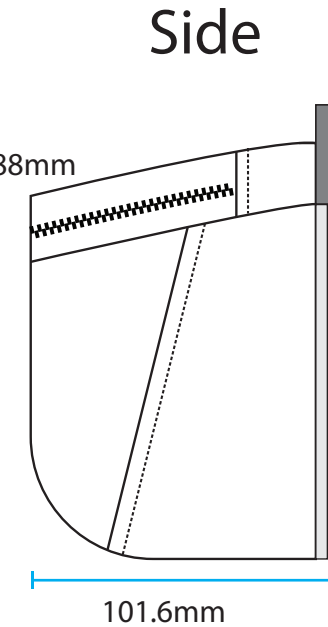

DIMENSIONS

*Not 1:1 scale

Saddle Bag

PRODUCT #/NAME: 001 Shadow Dog Harness

DATE: 04/16/26

DESIGNER/DEVELOPER: Stella Snyder

DESCRIPTION: Modular Technical Canyoneering Dog Harness