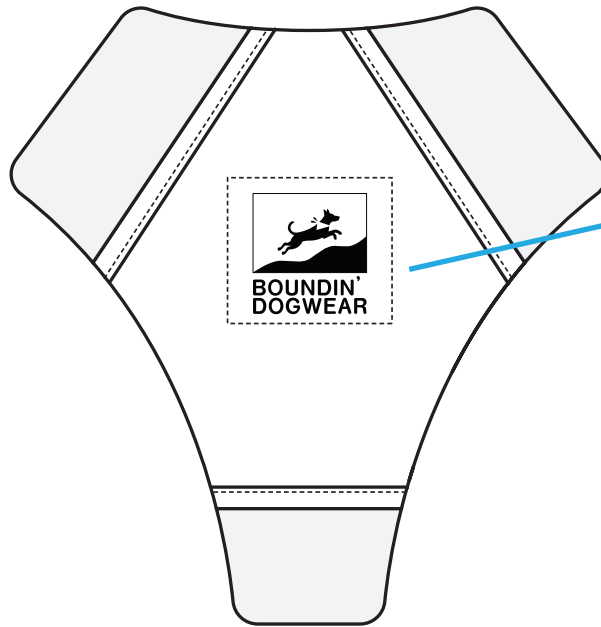

LOGOS- EXTERIOR

Additional exterior logo and application

**Or make this page interior logos