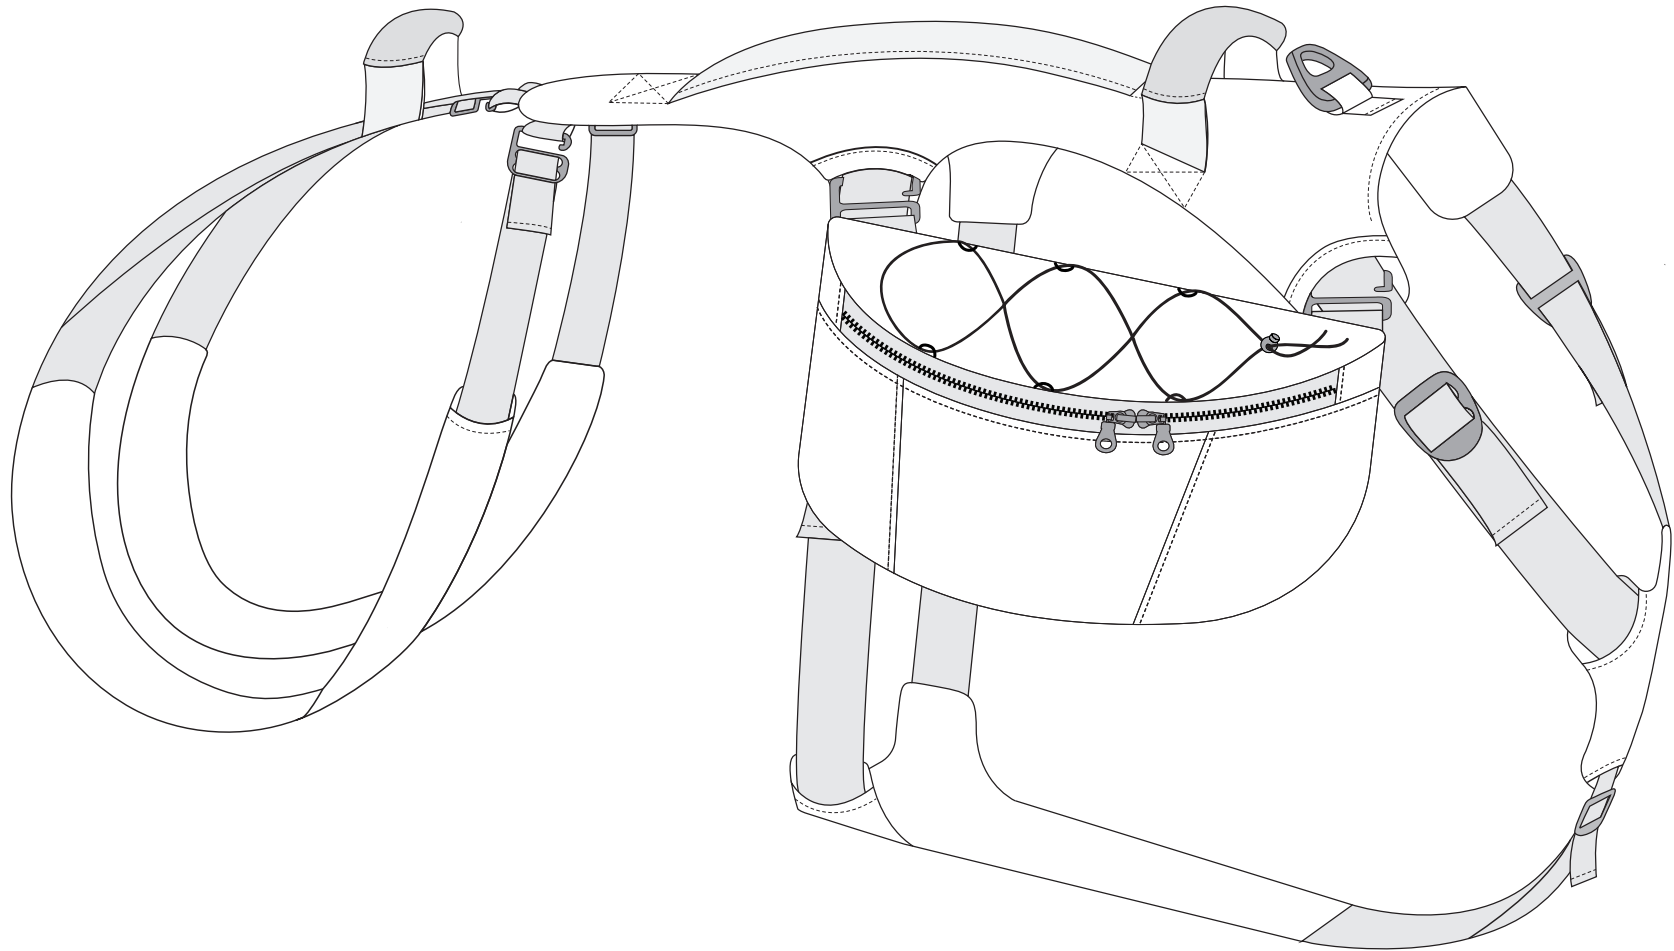

OVERVIEW [Prototype]

Example of Overview look- show them a quick way of getting an AI rendering- clients are asking for that these days (if you want)

PRODUCT #/NAME: 001 Shadow Dog Harness

DATE: 04/16/26

DESIGNER/DEVELOPER: Stella Snyder

DESCRIPTION: Modular Technical Canyoneering Dog Harness

**BOUNDIN'
DOGWEAR**